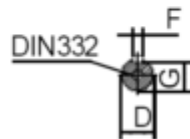

Data Sheet

Article number: 250300300615

Description: Kleedrive T3C 132S-6 3.0KW 900 rpm
3x230/400V 50HZ IP55 B14 Eff=85,6%

Measures

| | | |
|-----------|------------|-----------|
| AA = 263 | K = Ø12 | TBW = 134 |
| AC = Ø259 | L = 467 | |
| AD = 332 | M = 165 | |
| D = Ø38 | N = 130 | |
| E = 80 | P = 200 | |
| F = 10 | S = 3.5 | |
| G = 33 | TBH = 134 | |
| HD = 200 | TBS = 61.5 | |