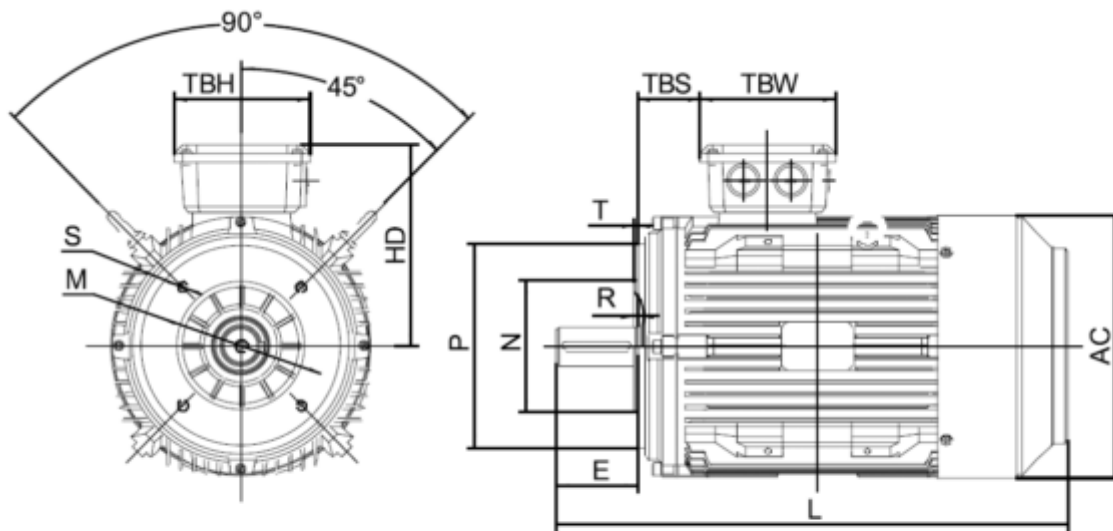

Data Sheet

Article number: 250300300615

Description: Kleedrive T3C 132S-6 3.0KW 900 rpm
3x230/400V 50HZ IP55 B14 Eff=85,6%

Measures

| | | |
|-----------|------------|-----------|
| AA = 263 | K = Ø12 | TBW = 134 |
| AC = Ø259 | L = 467 | |
| AD = 332 | M = 165 | |
| D = Ø38 | N = 130 | |
| E = 80 | P = 200 | |
| F = 10 | S = 3.5 | |
| G = 33 | TBH = 134 | |
| HD = 200 | TBS = 61.5 | |